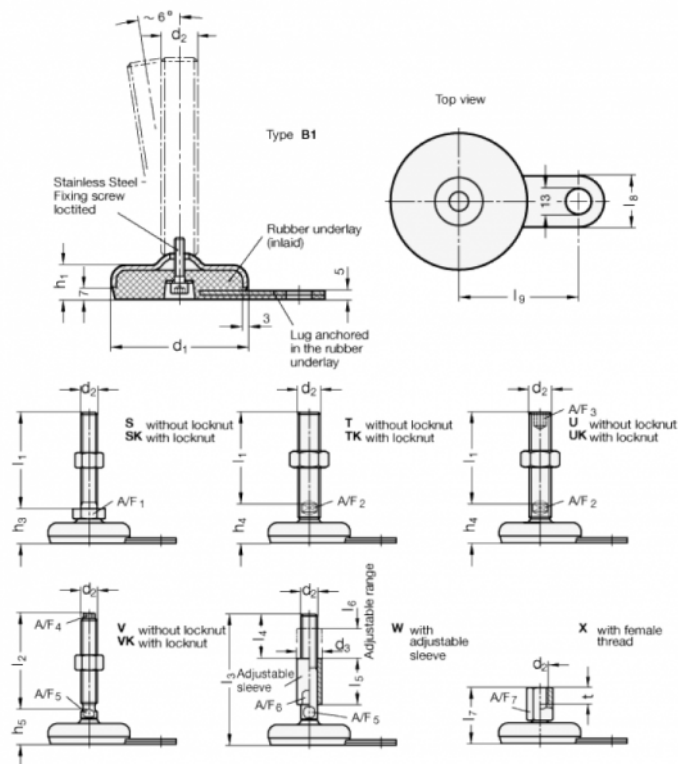

Article number: 203380M24125B1UK

Description: E+G levelling foot  
GN 33-80-M24-125-B1-UK, Stainless steel

Note: UK With nut, Hexagon socket at the top, Wrench flat at the bottom

## Measures

A/F2 = 19

l9 = 70

A/F3 = 12

d1 = 80

d2 = M24

h1 = 18

h3 = 38

l1 = 125

l8 = 30